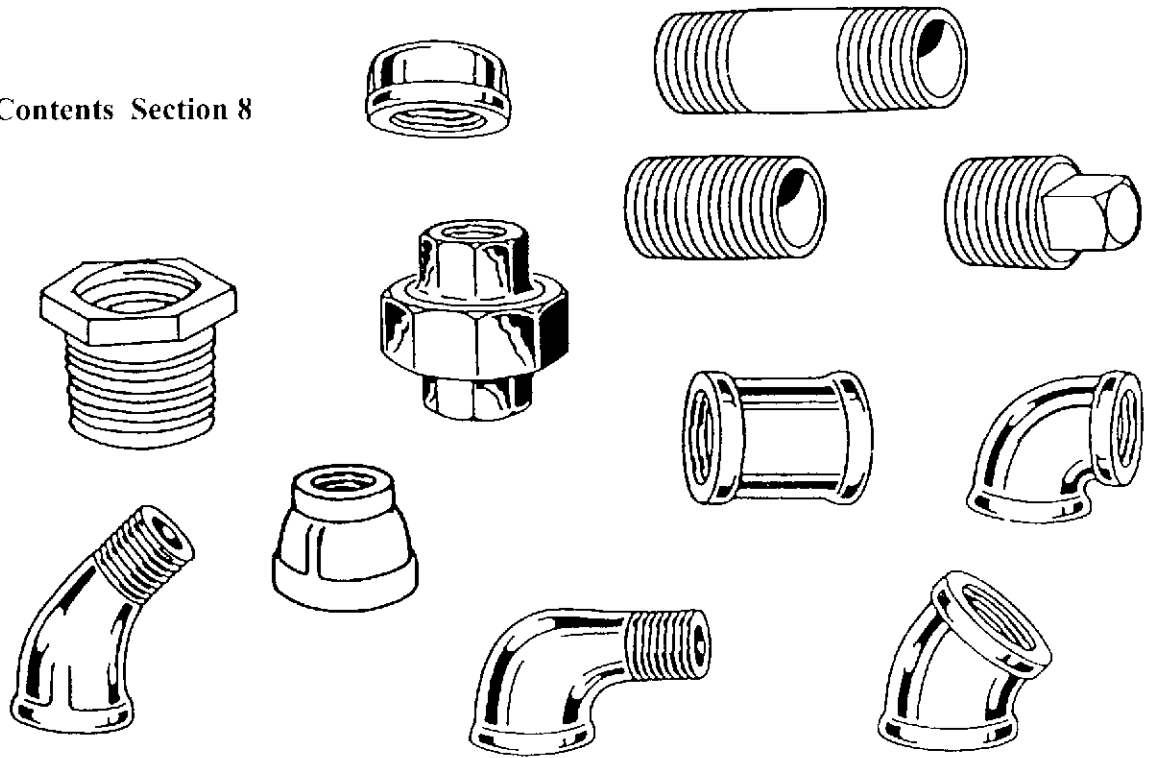

**Table Of Contents Section 8**

*Malleable Pipe Fittings*

<b>Black Pipe or Galvanized -</b>	<b>90° &amp; 45° Elbow, 90° &amp; 45° StreetElbow</b>	<b>1</b>
	<b>Tees, Couplings, Caps, Plugs &amp; Unions</b>	<b>2</b>
	<b>Bushings &amp; Reducing Couplings</b>	<b>3</b>
	<b>Nipples - Steel Pipe</b>	
	1/8"	3
	1/4", 3/8", 1/2" & 3/4"	4
	1", 1-1/4", 1-1/2" & 2"	5

If you cannot find the item you are looking for,  
please call 800-541-9301.

**Malleable Iron Pipe Fittings**

<b>90° ELBOWS</b>	<b>PART NO. / BLACK</b>	<b>PART NO./GALVANIZED</b>	<b>SIZE</b>	<b>PKG.QTY</b>
		B100A-A	G100A-A	1/8"
	B100A-B	G100A-B	1/4"	12
	B100A-C	G100A-C	3/8"	12
	B100A-D	G100A-D	1/2"	12
	B100A-E	G100A-E	3/4"	12
	B100A-F	G100A-F	1"	12
	B100A-G	G100A-G	1-1/4"	6
	B100A-H	G100A-H	1-1/2"	6
	B100A-J	G100A-J	2"	6